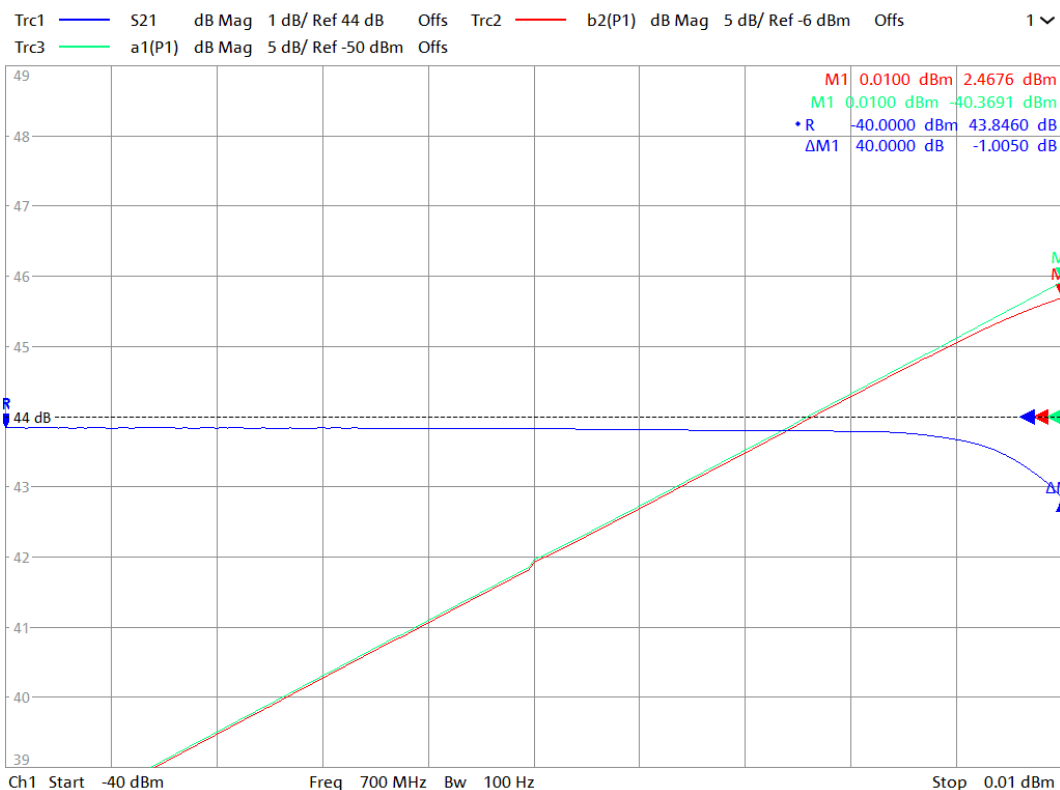

Temperature (°C): 22.4
 Relative Humidity (%): 37

Technician: Caleb Crites

Technician Signature: _____

Gain Through Band: 0dB Input

Small Signal Gain Through Band: -10 dB Input

Input VSWR

P1dB at 700MHz : 0.01dBm