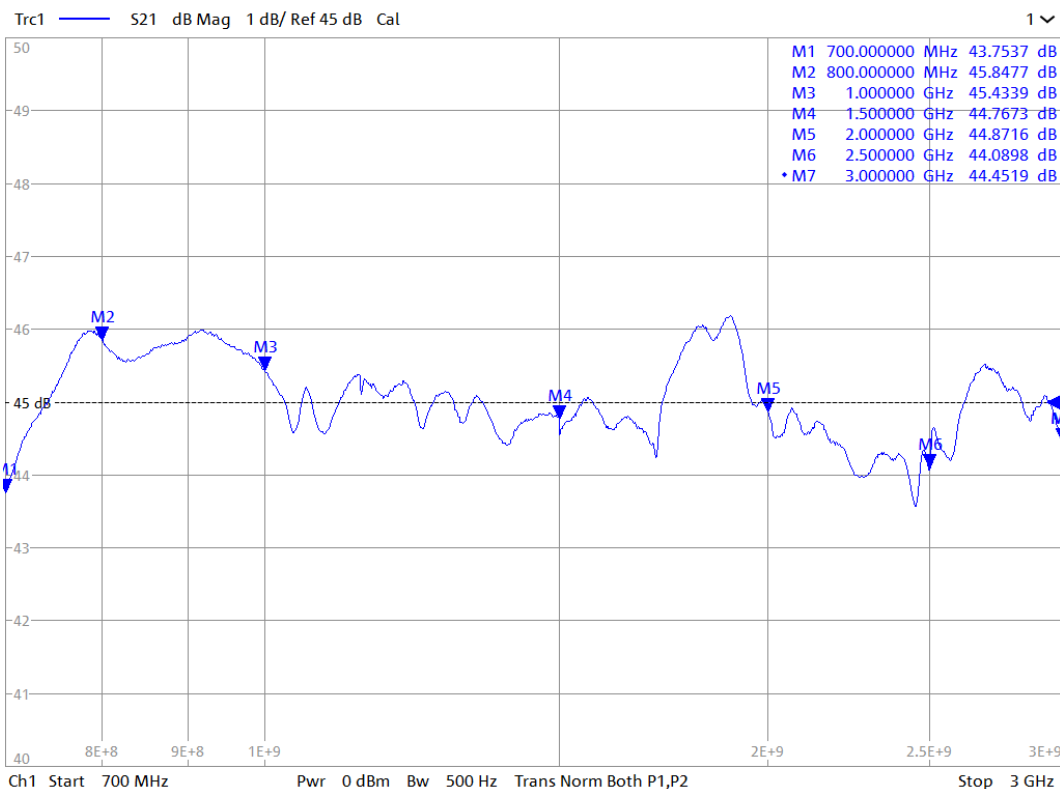

Calibration Equipment			
Model	Description	Serial Number	Due Date
ZNB8-2Port	Rohde & Schwarz Vector Analyzer	1311601042103153	11/12/2023
ZV-Z21	Calibration Kit N (50 Ω)	100800	1/26/2023

Ambient Conditions of Laboratory

Temperature (°C): 22.4
 Relative Humidity (%): 37

Technician: Caleb Crites

Technician Signature: _____

Gain Through Band: 0dB Input

Small Signal Gain Through Band: -10 dB Input

Input VSWR

P1dB at 700MHz : 0.01dBm