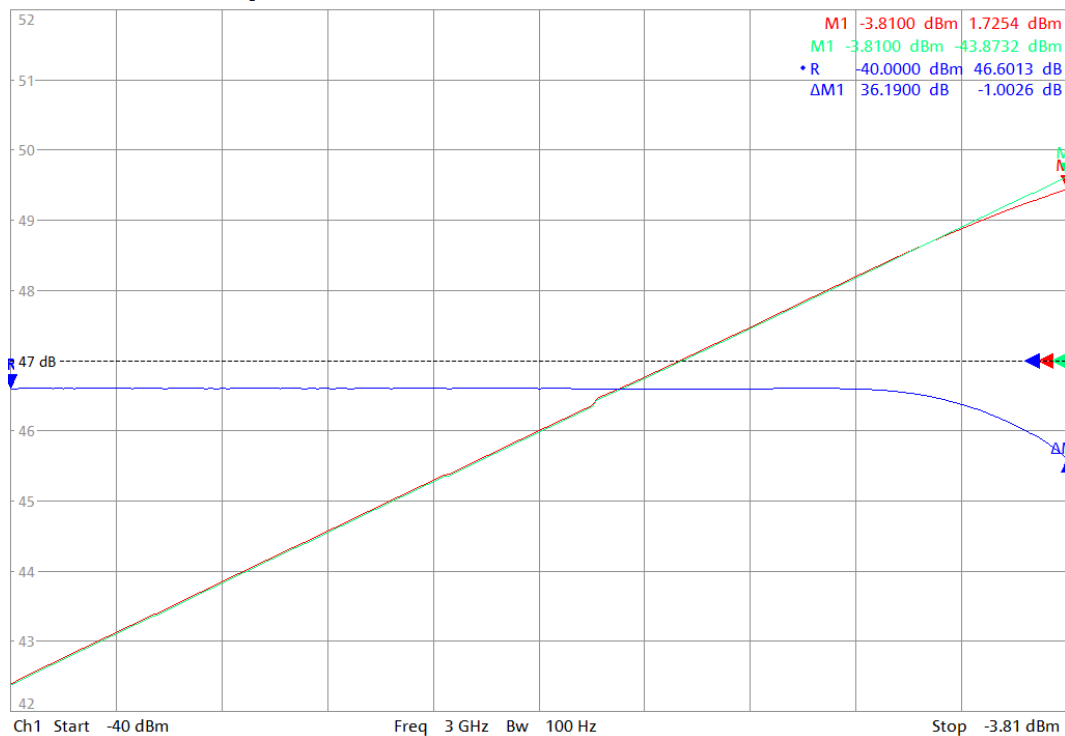

Temperature (°C): 22.4
 Relative Humidity (%): 37

Technician: Caleb Crites

Technician Signature: _____

Gain Through Band: 0dB Input

Small Signal Gain Through Band: -10 dB Input

Input VSWR

P1dB at 700MHz : 0.01dBm

P1dB at 1.5GHz : -3.67dBm

Trc1 — S21 dB Mag 1 dB/ Ref 48 dB Offs Trc2 — b2(P1) dB Mag 5 dB/ Ref -10 dBm Offs 1 ▼
 Trc3 — a1(P1) dB Mag 5 dB/ Ref -58 dBm Offs

P1dB at 3GHz : -3.81dBm

Trc1 — S21 dB Mag 1 dB/ Ref 47 dB Offs Trc2 — b2(P1) dB Mag 5 dB/ Ref -10.5 dBm Offs 1 ▼
 Trc3 — a1(P1) dB Mag 5 dB/ Ref -57 dBm Offs

Frequency (Hz)	Gain Through Band (dBm)	VSWR at Input (U)
700,000,000	43.75	2.41
701,020,464	43.80	2.41
702,042,415	43.85	2.41
703,065,857	43.86	2.40
704,090,790	43.95	2.40
705,117,217	43.99	2.40
706,145,141	44.02	2.40
707,174,564	44.07	2.39
708,205,487	44.11	2.39
709,237,912	44.16	2.39
710,271,843	44.19	2.38
711,307,282	44.25	2.38
712,344,229	44.30	2.38
713,382,689	44.33	2.38
714,422,662	44.36	2.37
715,464,151	44.43	2.37
716,507,159	44.47	2.37
717,551,687	44.49	2.36
718,597,738	44.53	2.36
719,645,314	44.53	2.36
720,694,417	44.58	2.35
721,745,049	44.60	2.35
722,797,213	44.62	2.35
723,850,911	44.65	2.34
724,906,144	44.66	2.34
725,962,917	44.72	2.34
727,021,229	44.73	2.33
728,081,085	44.75	2.33
729,142,486	44.76	2.33
730,205,434	44.78	2.32
731,269,931	44.80	2.32
732,335,980	44.83	2.32
733,403,584	44.86	2.31
734,472,744	44.84	2.31
735,543,462	44.90	2.31
736,615,741	44.92	2.30
737,689,584	44.94	2.30
738,764,992	44.95	2.30
739,841,968	44.99	2.29
740,920,513	44.97	2.29
742,000,631	45.02	2.29