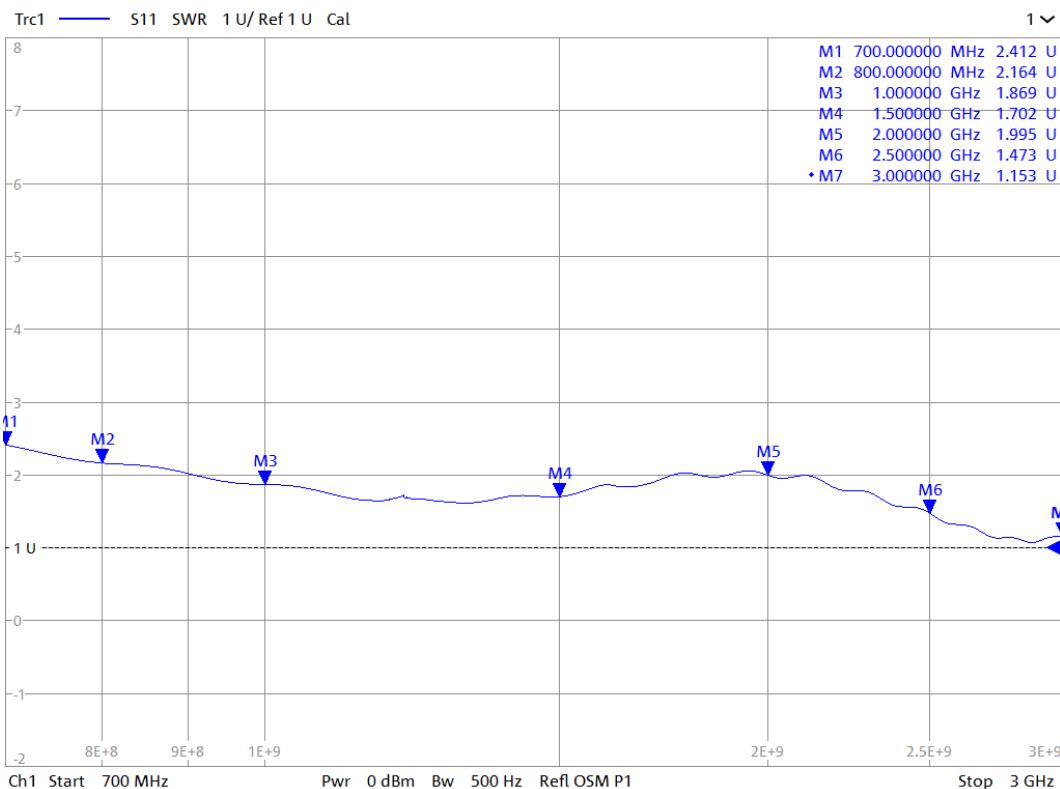

Temperature (°C): 22.4
 Relative Humidity (%): 37

Technician: Caleb Crites

Technician Signature: _____

Gain Through Band: 0dB Input

Small Signal Gain Through Band: -10 dB Input

Input VSWR

P1dB at 700MHz : 0.01dBm