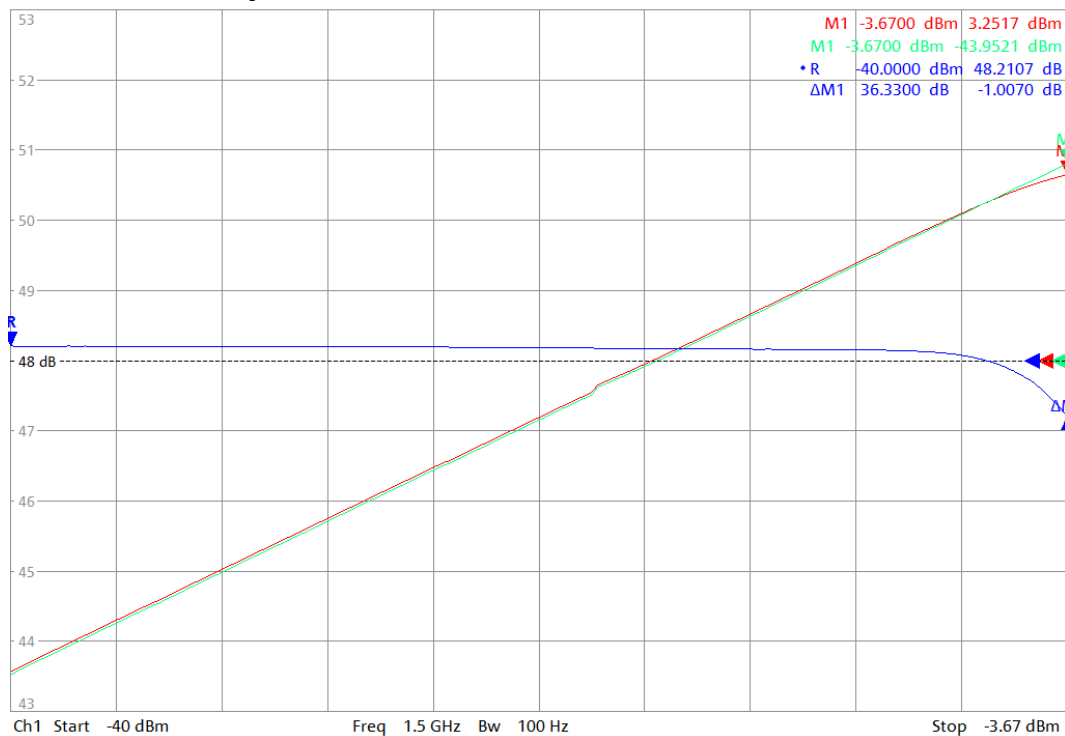

P1dB at 1.5GHz : -3.67dBm

Trc1 — S21 dB Mag 1 dB/ Ref 48 dB Offs Trc2 — b2(P1) dB Mag 5 dB/ Ref -10 dBm Offs 1 ▼
Trc3 — a1(P1) dB Mag 5 dB/ Ref -58 dBm Offs