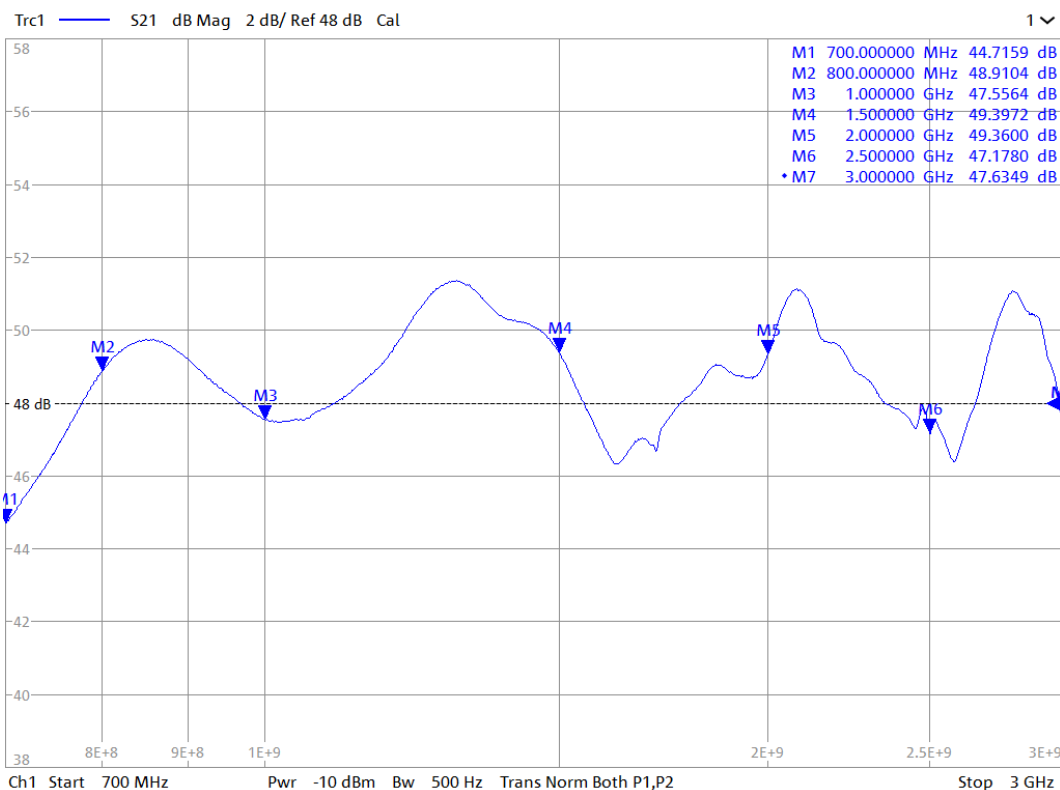

Temperature (°C): 22.4
 Relative Humidity (%): 37

Technician: Caleb Crites

Technician Signature: _____

Gain Through Band: 0dB Input

Small Signal Gain Through Band: -10 dB Input

Input VSWR

P1dB at 700MHz : 0.01dBm

P1dB at 1.5GHz : -3.67dBm

Trc1 — S21 dB Mag 1 dB/ Ref 48 dB Offs Trc2 — b2(P1) dB Mag 5 dB/ Ref -10 dBm Offs 1 ▼
 Trc3 — a1(P1) dB Mag 5 dB/ Ref -58 dBm Offs

P1dB at 3GHz : -3.81dBm

Trc1 — S21 dB Mag 1 dB/ Ref 47 dB Offs Trc2 — b2(P1) dB Mag 5 dB/ Ref -10.5 dBm Offs 1 ▼
 Trc3 — a1(P1) dB Mag 5 dB/ Ref -57 dBm Offs