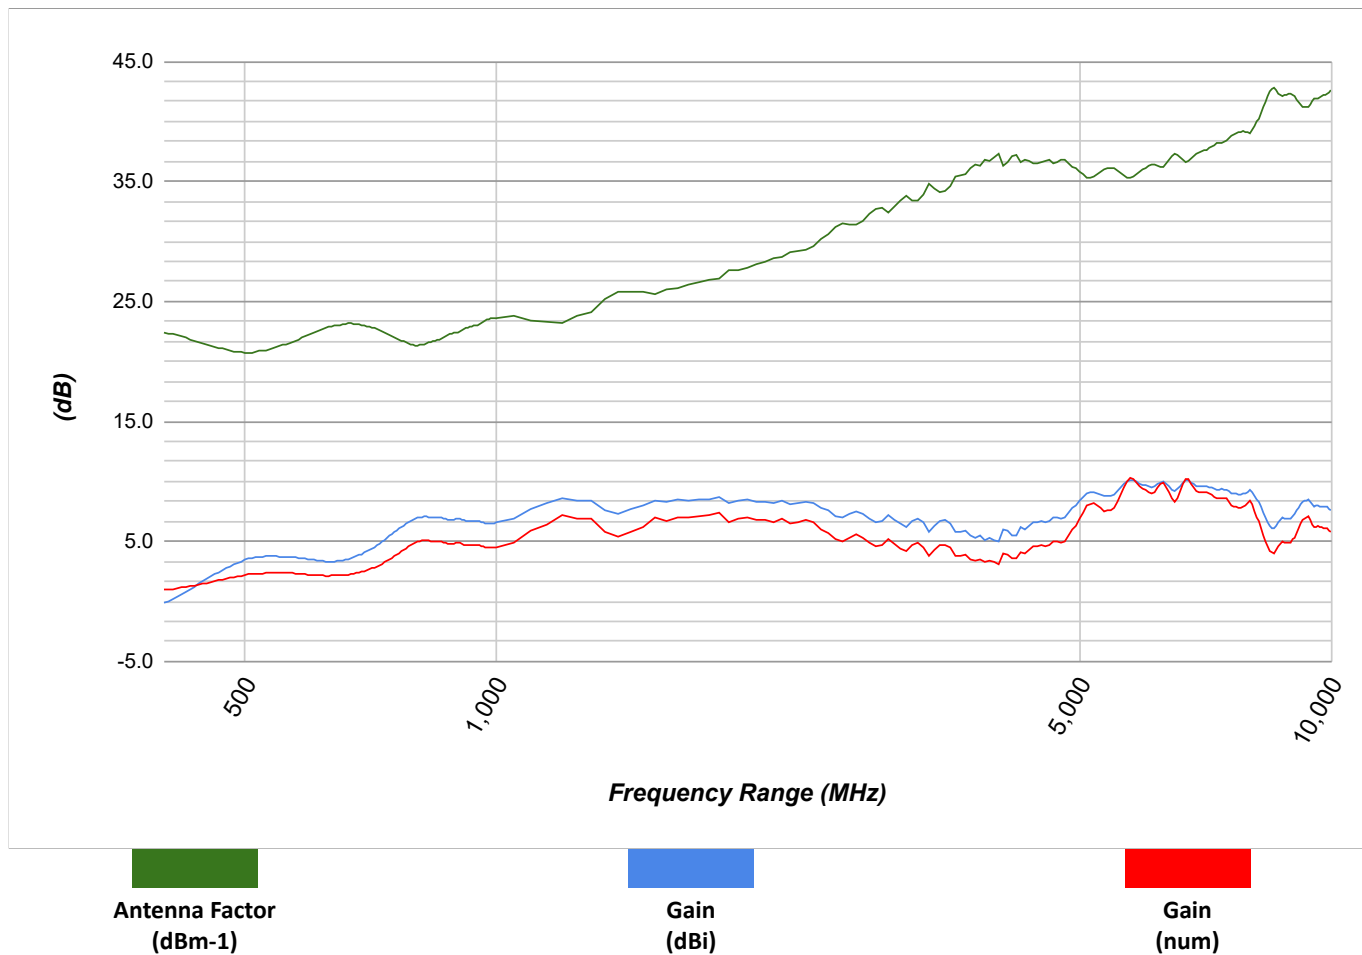

Certificate of Calibration

Customer Address: Rental unit

Certificate: 2312201CC

Product: Quadridge Horn Antenna

Manufacturer: The EMC Shop
 Model: 3164-10
 Serial: 00223549

Notes: 400 MHz - 10 GHz
 3 Meter Measurements

Ambient Conditions of Laboratory

Temperature (°C): **25.4**
 Relative Humidity (%): **32**

Technician: **Caleb Crites**

Signature: *Caleb B Crites*

Horizontal Polarization at 3 Meters Chart

Horizontal Polarization at 3 Meters Data

Frequency (MHz)	AF (dBm-3)	Gain (dBi)	Gain (num)
400	22.4	-0.1	1.0
405	22.3	0.0	1.0
410	22.3	0.2	1.0
415	22.2	0.4	1.1
420	22.1	0.6	1.2
425	22.0	0.8	1.2
430	21.8	1.0	1.3
435	21.7	1.2	1.3
440	21.6	1.5	1.4
445	21.5	1.7	1.5
450	21.4	1.9	1.5
455	21.3	2.1	1.6
460	21.2	2.3	1.7
465	21.1	2.4	1.8
470	21.1	2.6	1.8
475	21.0	2.8	1.9
480	20.9	2.9	2.0
485	20.8	3.1	2.0
490	20.8	3.2	2.1
495	20.8	3.3	2.1
500	20.7	3.5	2.2
505	20.7	3.6	2.3
510	20.7	3.6	2.3
515	20.8	3.7	2.3
520	20.9	3.7	2.3
525	20.9	3.7	2.3
530	20.9	3.8	2.4
535	21.0	3.8	2.4
540	21.1	3.8	2.4
545	21.2	3.8	2.4
550	21.3	3.7	2.4
555	21.4	3.7	2.4
560	21.4	3.7	2.4
565	21.5	3.7	2.4
570	21.6	3.7	2.4
575	21.7	3.7	2.3
580	21.8	3.6	2.3
585	22.0	3.6	2.3
590	22.1	3.6	2.3