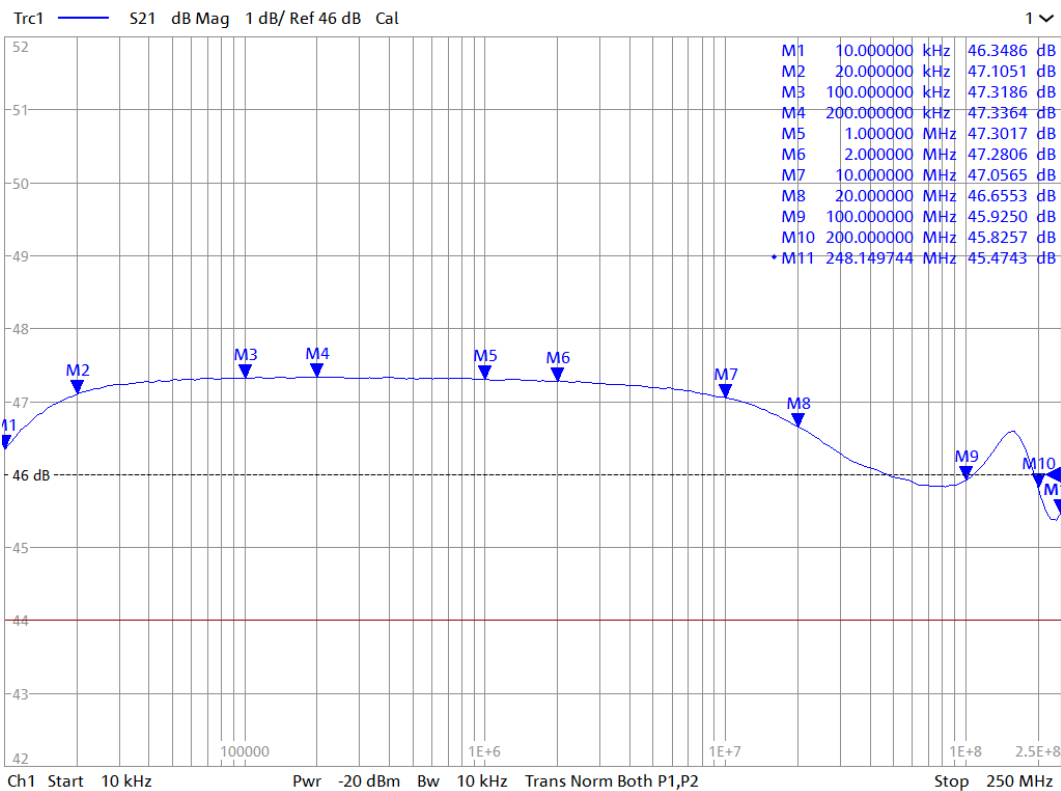

Gain Through Band