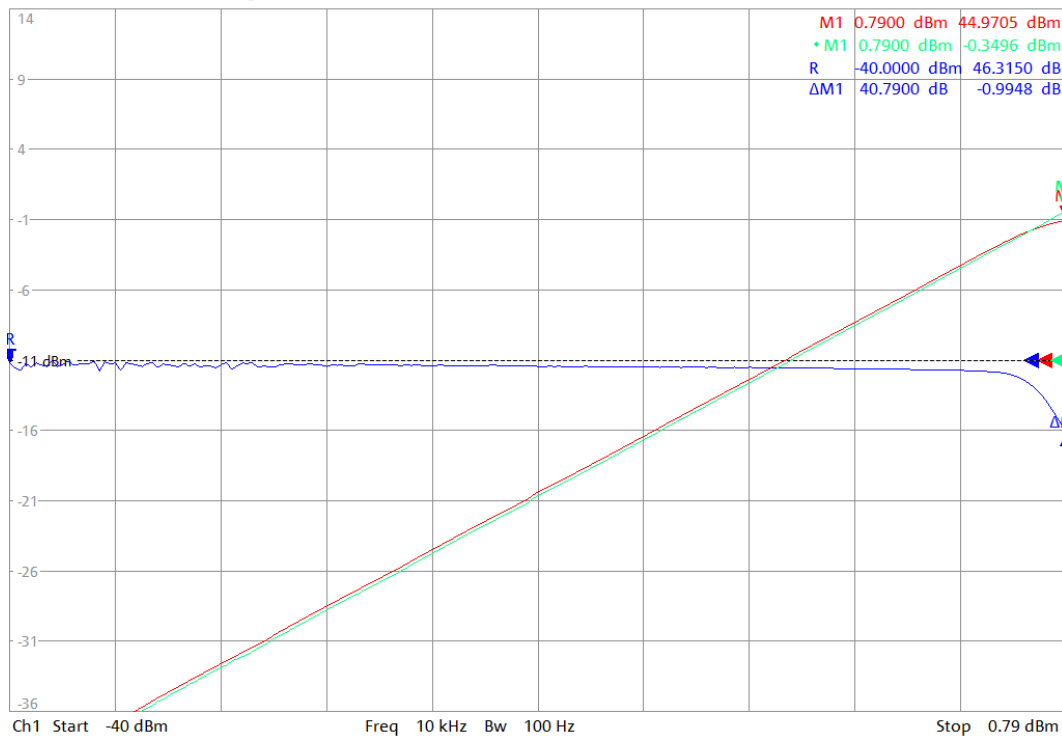

Temperature (°C): 23.5
 Relative Humidity (%): 39

Technician: Caleb Crites

Technician Signature: _____

Gain Through Band

Input VSWR

P1dB at 10 kHz : 0.79 dB

Trc1 — S21 dB Mag 1 dB/ Ref 46.35 dB Offs Trc2 — b2(P1) dB Mag 5 dB/ Ref 35 dBm Offs 1 v
 Trc3 — a1(P1) dB Mag 5 dB/ Ref -11 dBm Offs

P1dB at 125 MHz : 0.69 dB

Trc1 — S21 dB Mag 1 dB/ Ref 46.35 dB Offs Trc2 — b2(P1) dB Mag 5 dB/ Ref 35 dBm Offs 1 v
 Trc3 — a1(P1) dB Mag 5 dB/ Ref -11 dBm Offs

P1dB at 250 MHz : 0.43 dB

Trc1 — S21 dB Mag 1 dB/ Ref 45 dB Offs Trc2 — b2(P1) dB Mag 5 dB/ Ref 34.5 dBm Offs 1
 Trc3 — a1(P1) dB Mag 5 dB/ Ref -11 dBm Offs