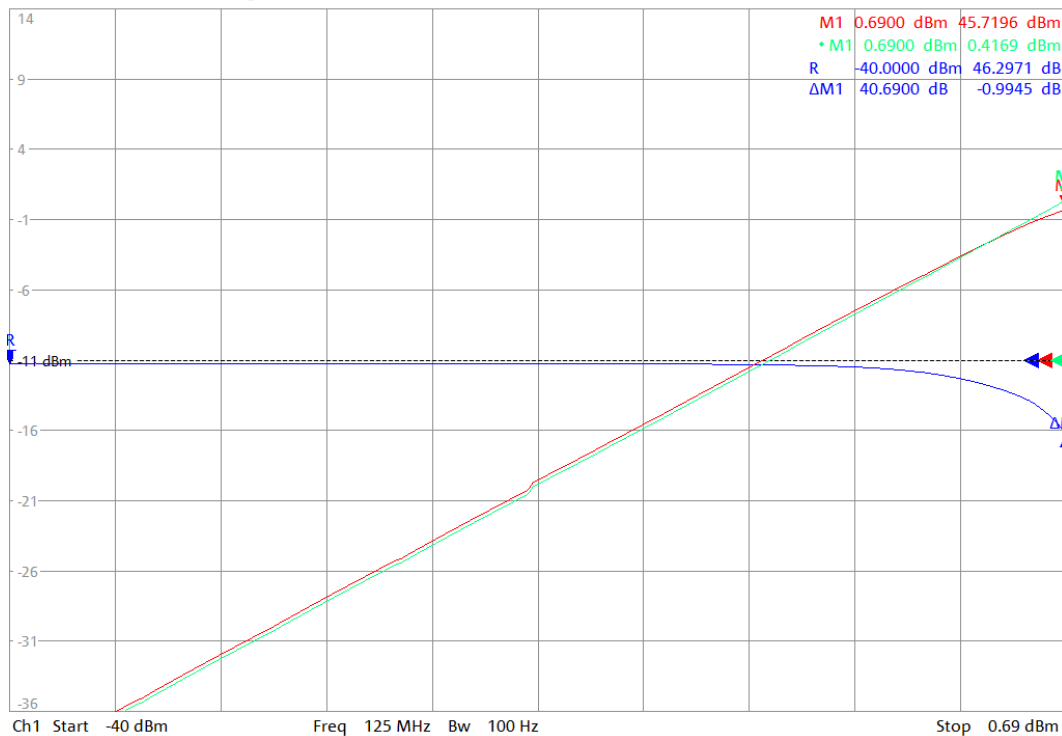

Temperature (°C): 23.5
 Relative Humidity (%): 39

Technician: Caleb Crites

Technician Signature: _____

Gain Through Band

Input VSWR

P1dB at 10 kHz : 0.79 dB

Trc1 — S21 dB Mag 1 dB/ Ref 46.35 dB Offs Trc2 — b2(P1) dB Mag 5 dB/ Ref 35 dBm Offs 1 v
 Trc3 — a1(P1) dB Mag 5 dB/ Ref -11 dBm Offs

P1dB at 125 MHz : 0.69 dB

Trc1 — S21 dB Mag 1 dB/ Ref 46.35 dB Offs Trc2 — b2(P1) dB Mag 5 dB/ Ref 35 dBm Offs 1 v
 Trc3 — a1(P1) dB Mag 5 dB/ Ref -11 dBm Offs

P1dB at 250 MHz : 0.43 dB

Trc1 — S21 dB Mag 1 dB/ Ref 45 dB Offs Trc2 — b2(P1) dB Mag 5 dB/ Ref 34.5 dBm Offs 1
 Trc3 — a1(P1) dB Mag 5 dB/ Ref -11 dBm Offs