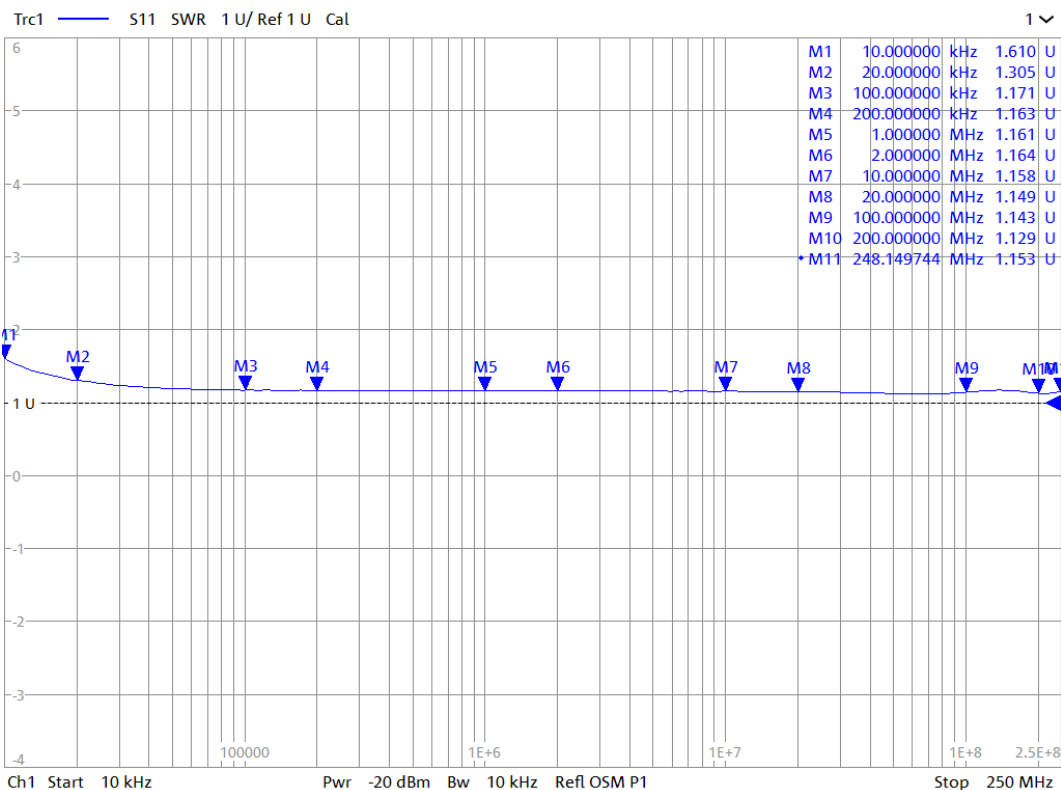

Temperature (°C): 23.5
 Relative Humidity (%): 39

Technician: Caleb Crites

Technician Signature: _____

Gain Through Band

Input VSWR

P1dB at 10 kHz : 0.79 dB

Trc1 — S21 dB Mag 1 dB/ Ref 46.35 dB Offs Trc2 — b2(P1) dB Mag 5 dB/ Ref 35 dBm Offs 1 v
 Trc3 — a1(P1) dB Mag 5 dB/ Ref -11 dBm Offs